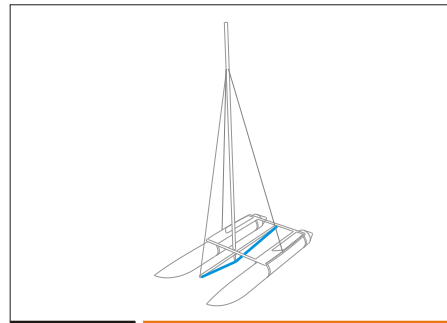

SPORT

31022 Jib furler V-Cleat

31023 Wires - Standard, Super

Stainless steel wires  
Diameter: 2 mm

31024 Wires

Stainless steel wires, Diameter: 2 mm  
Standard, Super, Sport

31025 Wires - Sport

Stainless steel wires  
Diameter: 2 mm