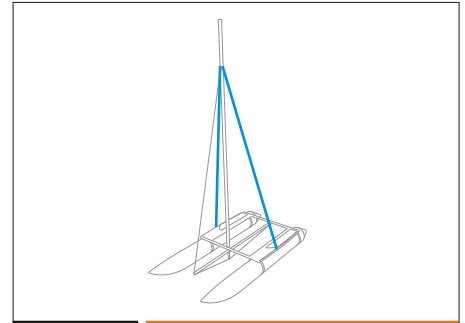

SPORT

31022 Jib furler V-Cleat

31023 Wires - Standard, Super

Stainless steel wires  
Diameter: 2 mm

31024 Wires

Stainless steel wires, Diameter: 2 mm  
Standard, Super, Sport

31025 Wires - Sport

Stainless steel wires  
Diameter: 2 mm