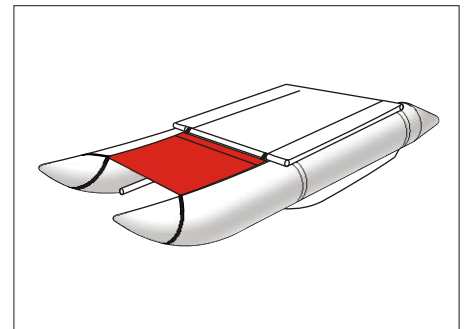

**31074 Waterproof sack 12l**

**31075 Waterproof sack 23l**

**31076 Waterproof sack 40l**

**31077 Pressure Gauge**

**31078 Telescopic Paddle**

Length 500 - 1150 mm.

**31079 Adapter for Valves**

**31080 Additional Trampoline**