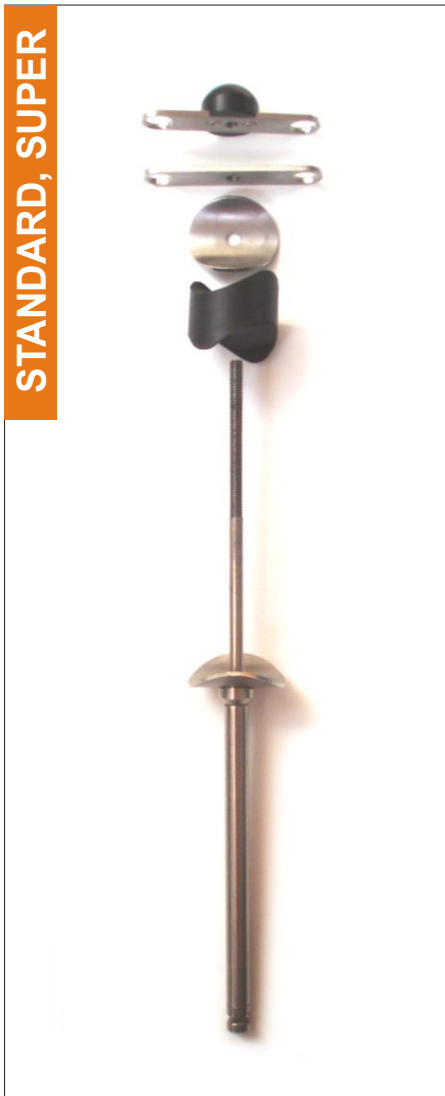

31001 Float - right  
31002 Float - left

31003 Trampoline - right  
31004 Trampoline - left

31005 Seat - right  
31006 Seat - left  
Aluminium frame, transparent polyester board, Cleat, Block (excluding trampoline and keel fin)

31007 Keel fin

31008 Block  
Seat

31009 Cleat  
Rope capacity 2-8 mm

31010 Retaining Clip  
Stainless steel

31011 Rubber - right  
31012 Rubber - left  
Material: Kontypor

<b>A</b>	<b>31014</b>	<b>Frame tube</b>
Aluminium tube 40 x 2 x 1350 mm		
<b>B</b>	<b>31015</b>	<b>Central tube front</b>
Aluminium tube 40 x 2 x 1350 mm		
<b>C</b>	<b>31016</b>	<b>Central tube back</b>
Aluminium tube 40 x 2 x 950 mm		

<b>31017</b>	<b>Joint female screw</b>
Stainless steel	
<b>31018</b>	<b>Female screw</b>
Stainless steel	
<b>31019</b>	<b>Washer</b>
Stainless steel, 40 x 40 x 2 mm	
<b>31020</b>	<b>Cross washer</b>
Plastic	
<b>31021</b>	<b>Front screw</b>
Stainless steel	