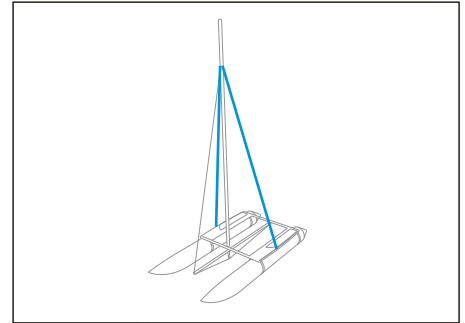

31023 Wires - Standard, Super

Stainless steel wires
Diameter: 2 mm